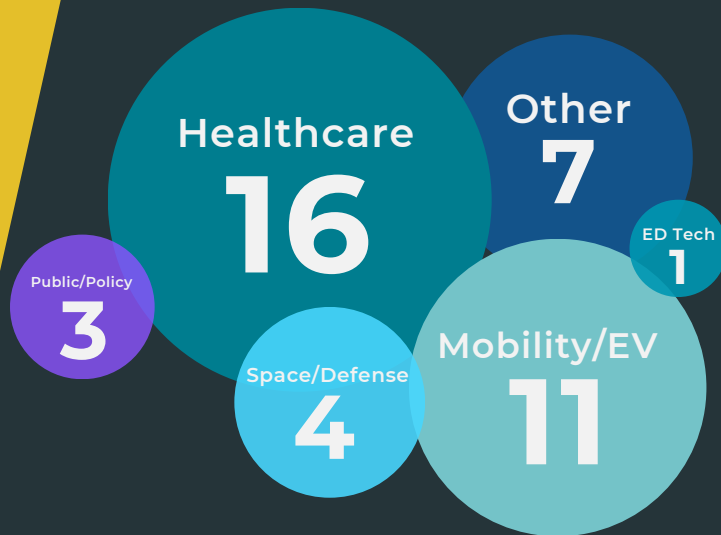

# Life Science Showcase

# Industry Engagement

Industry Collaborations  
**FY23 Snapshot**

**NEW PROJECTS  
STARTED**

**118** VU

**43** VUMC

**2** MASTER  
RESEARCH  
AGREEMENTS  
*(IN PROCESS)*

**6**

**NDA'S SIGNED**  
*(NEW COMPANIES)*