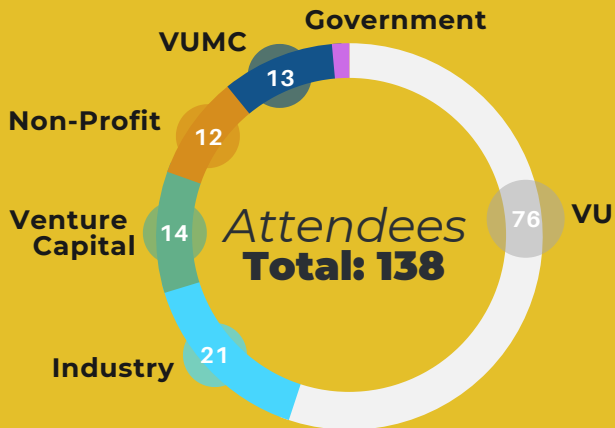

# Life Science Showcase

# Industry Engagement

Industry Collaborations  
**FY23 Snapshot**

**NEW PROJECTS  
STARTED**

**118** VU

**43** VUMC

**2** MASTER  
RESEARCH  
AGREEMENTS  
*(IN PROCESS)*

**6**

**NDA'S SIGNED**  
*(NEW COMPANIES)*